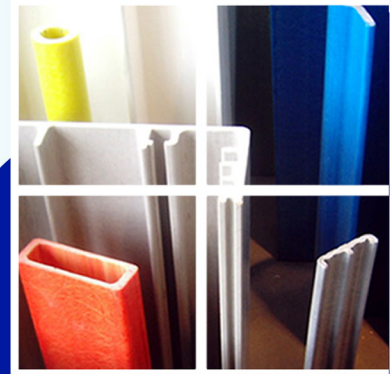

C A T Á L O G

2022

Platforms Body Gard