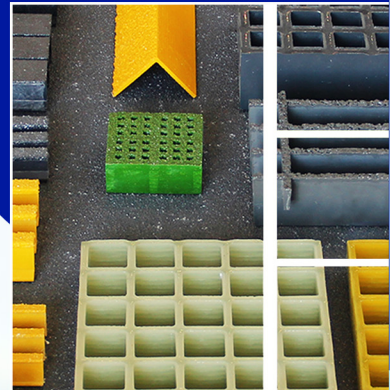

C A T Á L O G

2022

Platforms Body Gard