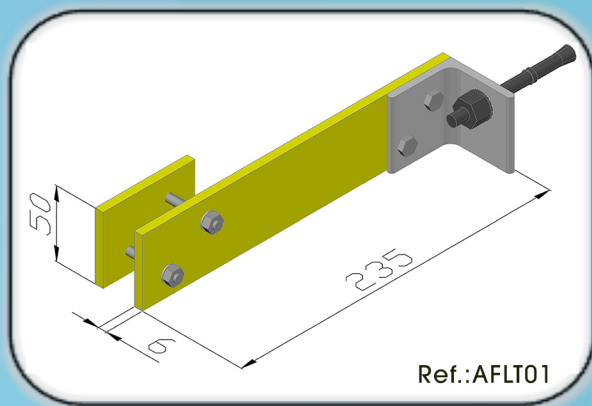

Accessories and Kits | Vertical ladders

We have our own production of the assembly accessories, which allows a quick execution of special projects.

Accessories made of FRP and stainless steel are available.