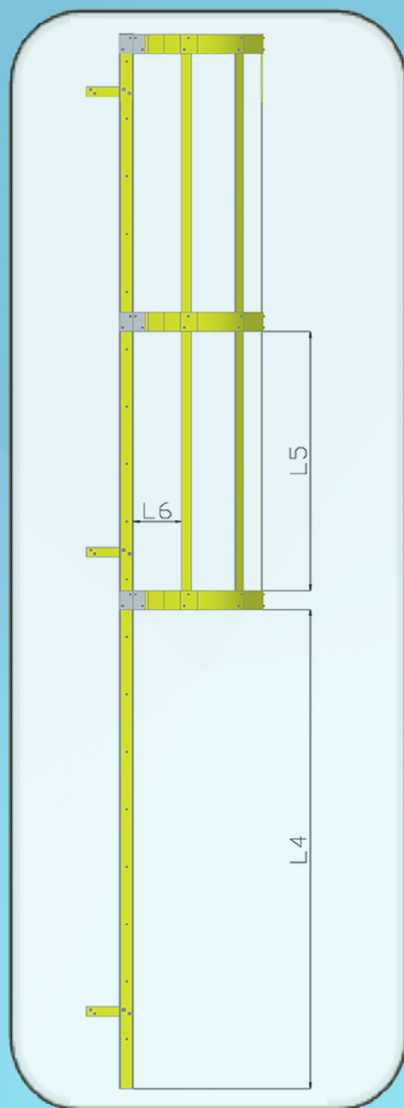

Given the low weight of the material, the steps can be manufactured in easy-to-assemble modules

ibérica pultrusionados

Technical Drawing

Iberica Pultrusionados @ 2016 - Direitos Reservados

Travessa do Bairro nº 50 - Z.I. Aveleda - Armazém B | 4485-010 AVELEDA VDC - Portugal | Tel.: +351 22 9960117 | info@iberica-pultrusionados.com | www.iberica-pultrusionados.com

Tra

Accessories and Kits | Vertical ladders

Vertical ladder model EV_IBP_LT: Equipment designed and tested to comply with ISO 14122-4 and EN131.

Dim.	Standard Equipment	Normative Limits
L 1	400 mm y 500 mm	400 mm → 600 mm
L 2	300 mm	225 mm → 300 mm
L 3	Max = 3000 mm	N / D
L 4	2200 mm → 3000 mm	2200 mm → 3000 mm
L 5	Max = 1500 mm	Max = 1500 mm
L 6	Max = 300 mm	Max = 300 mm
L 7	Min = 200 mm	Min = 200 mm
L 8	650 mm y 750 mm	650 mm → 800 mm