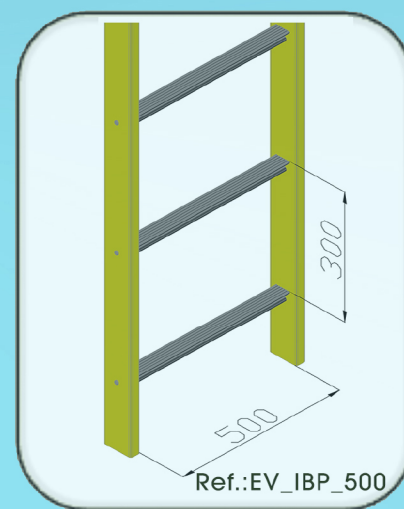

Given the low weight of the material, the steps can be manufactured in easy-to-assemble modules

ibérica pultrusionados

Technical Drawing

Iberica Pultrusionados @ 2016 - Direitos Reservados

Travessa do Bairro nº 50 - Z.I. Aveleda - Armazém B | 4485-010 AVELEDA VDC - Portugal | Tel.: +351 22 9960117 | info@iberica-pultrusionados.com | www.iberica-pultrusionados.com

Tra

Accessories and Kits | Vertical ladders

Vertical ladder model EV_IBP_LT: Equipment designed and tested to comply with ISO 14122-4 and EN131.

Dim.	Standard Equipment	Normative Limits
L 1	400 mm y 500 mm	400 mm → 600 mm
L 2	300 mm	225 mm → 300 mm
L 3	Max = 3000 mm	N / D
L 4	2200 mm → 3000 mm	2200 mm → 3000 mm
L 5	Max = 1500 mm	Max = 1500 mm
L 6	Max = 300 mm	Max = 300 mm
L 7	Min = 200 mm	Min = 200 mm
L 8	650 mm y 750 mm	650 mm → 800 mm