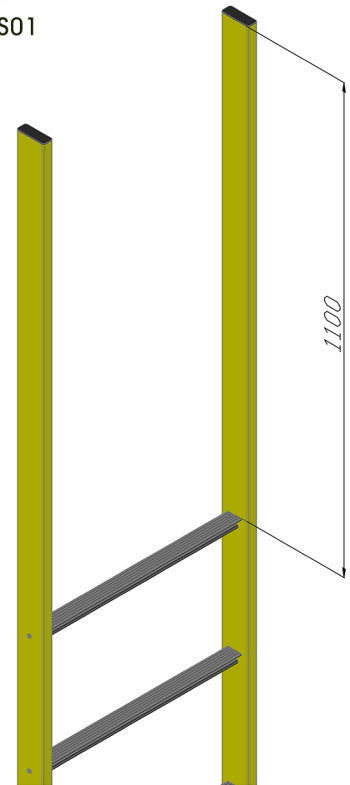

Ref.:EXTS01