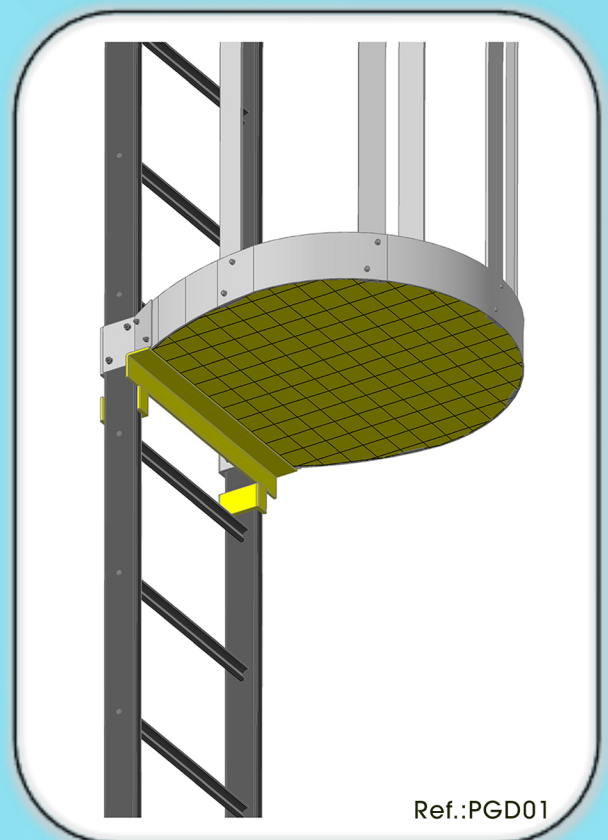

Accessories and Kits | Vertical ladders