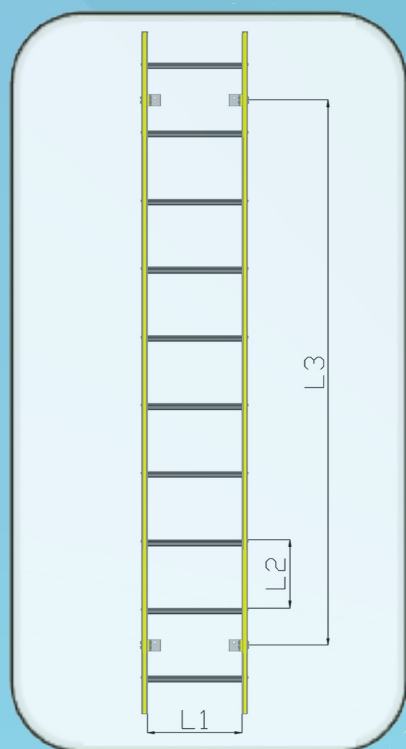

Given the low weight of the material, the steps can be manufactured in easy-to-assemble modules

ibérica pultrusionados

Technical Drawing

Iberica Pultrusionados @ 2016 - Direitos Reservados

Travessa do Bairro nº 50 - Z.I. Aveleda - Armazém B | 4485-010 AVELEDA VDC - Portugal | Tel.: +351 22 9960117 | info@iberica-pultrusionados.com | www.iberica-pultrusionados.com

Tra

Accessories and Kits | Vertical ladders

Vertical ladder model EV_IBP_LT: Equipment designed and tested to comply with ISO 14122-4 and EN131.

Dim.	Standard Equipment	Normative Limits
L 1	400 mm y 500 mm	400 mm → 600 mm
L 2	300 mm	225 mm → 300 mm
L 3	Max = 3000 mm	N / D
L 4	2200 mm → 3000 mm	2200 mm → 3000 mm
L 5	Max = 1500 mm	Max = 1500 mm
L 6	Max = 300 mm	Max = 300 mm
L 7	Min = 200 mm	Min = 200 mm
L 8	650 mm y 750 mm	650 mm → 800 mm