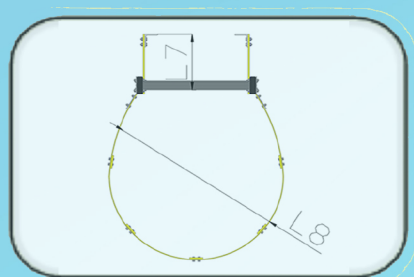

Given the low weight of the material, the steps can be manufactured in easy-to-assemble modules

ibérica pultrusionados

Technical Drawing

Iberica Pultrusionados @ 2016 - Direitos Reservados

Travessa do Bairro nº 50 - Z.I. Aveleda - Armazém B | 4485-010 AVELEDA VDC - Portugal | Tel.: +351 22 9960117 | info@iberica-pultrusionados.com | www.iberica-pultrusionados.com

Tra

Accessories and Kits | Vertical ladders

Vertical ladder model EV_IBP_LT: Equipment designed and tested to comply with ISO 14122-4 and EN131.

Dim.	Standard Equipment	Normative Limits
L 1	400 mm y 500 mm	400 mm → 600 mm
L 2	300 mm	225 mm → 300 mm
L 3	Max = 3000 mm	N / D
L 4	2200 mm → 3000 mm	2200 mm → 3000 mm
L 5	Max = 1500 mm	Max = 1500 mm
L 6	Max = 300 mm	Max = 300 mm
L 7	Min = 200 mm	Min = 200 mm
L 8	650 mm y 750 mm	650 mm → 800 mm