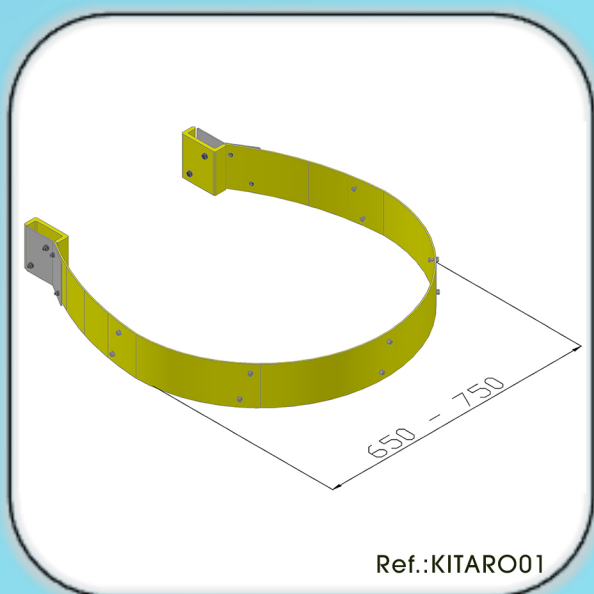

Accessories and Kits | Vertical ladders