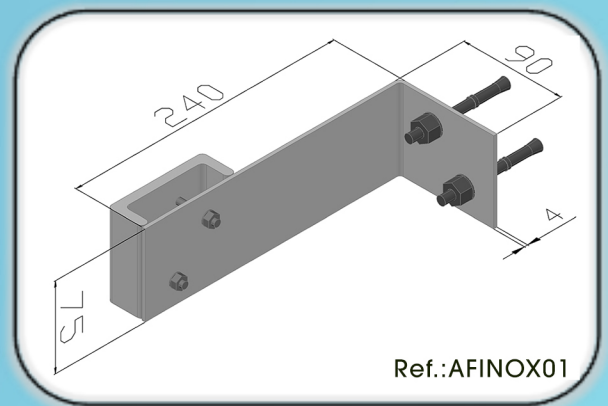

Accessories and Kits | Vertical ladders

We have our own production of the assembly accessories, which allows a quick execution of special projects.

Accessories made of FRP and stainless steel are available.