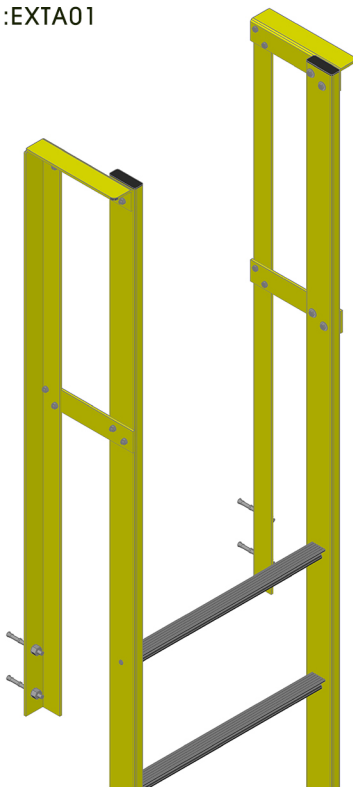

Given the low weight of the material, the steps can be manufactured in easy-to-assemble modules

ibérica pultrusionados

Technical Drawing

Iberica Pultrusionados @ 2016 - Direitos Reservados

Travessa do Bairro nº 50 - Z.I. Aveleda - Armazém B | 4485-010 AVELEDA VDC - Portugal | Tel.: +351 22 9960117 | info@iberica-pultrusionados.com | www.iberica-pultrusionados.com

Accessories and Kits | Vertical ladders

Accesorios y Kits

Ref.:PEV01

Ref.:EXTS01

Ref.:EXTA01

Ref.:EXTGC01

Accessories and Kits | Vertical ladders

We have our own production of the assembly accessories, which allows a quick execution of special projects.