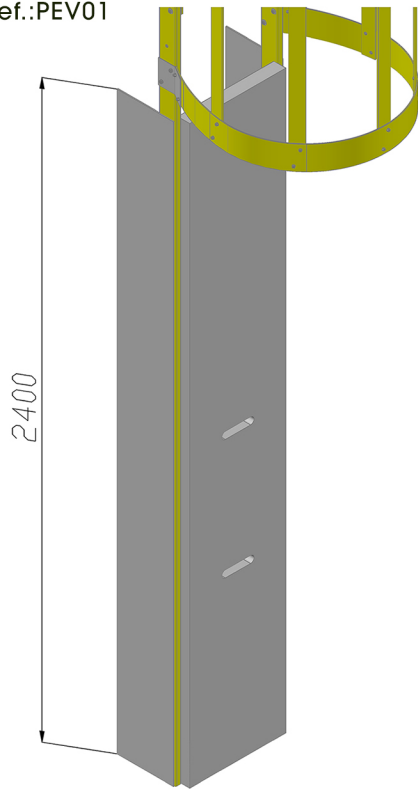

Accesorios y Kits

Ref.:PEV01