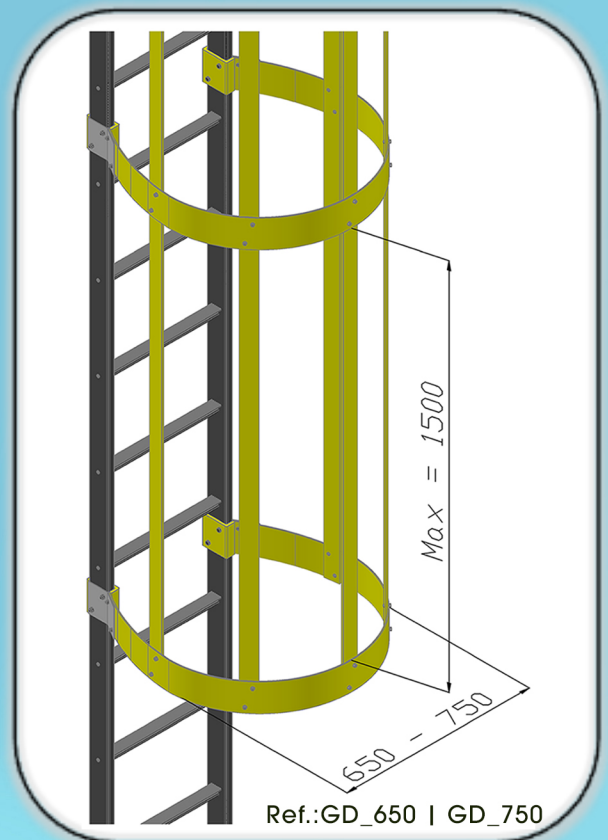

Accessories and Kits | Vertical ladders