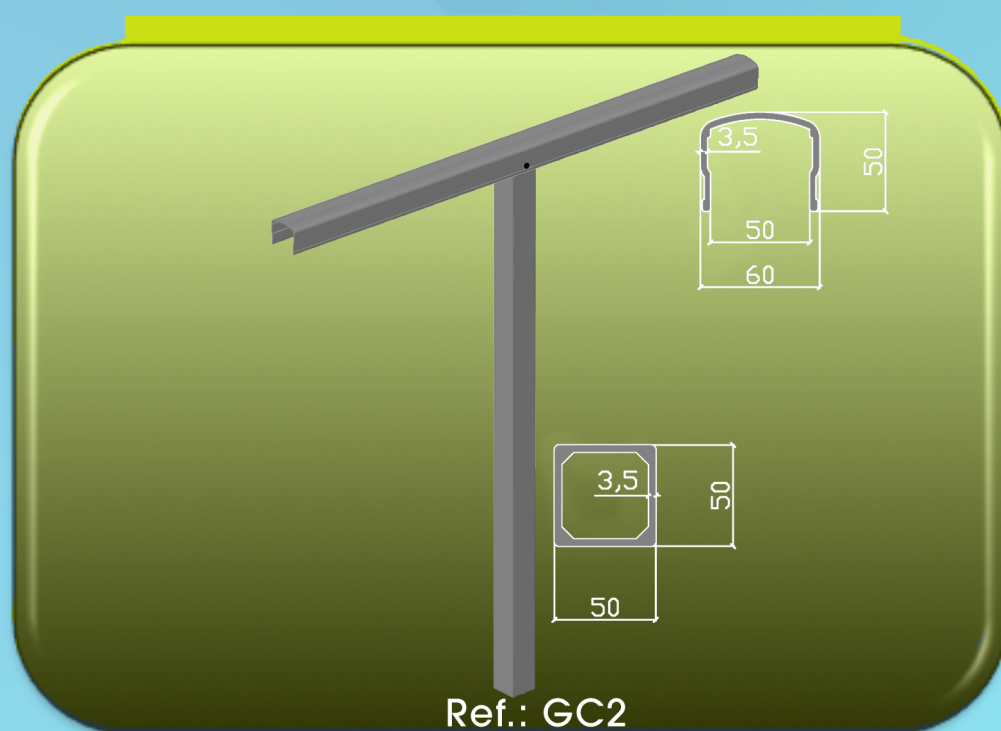

Gard Body | Models GC2

Gard Body | Models GC2

Equipment composed of light profiles, designed to ensure good safety conditions.

All guardrail models are available in gray and yellow. However, they can be manufactured or painted in specific colors.

In outdoor applications, surface layers of UV protection are applied, which prevent micro-wear of the surface resin for long periods of time.

Among the various potentialities of this equipment are the high resistance to corrosion and chemical attacks.