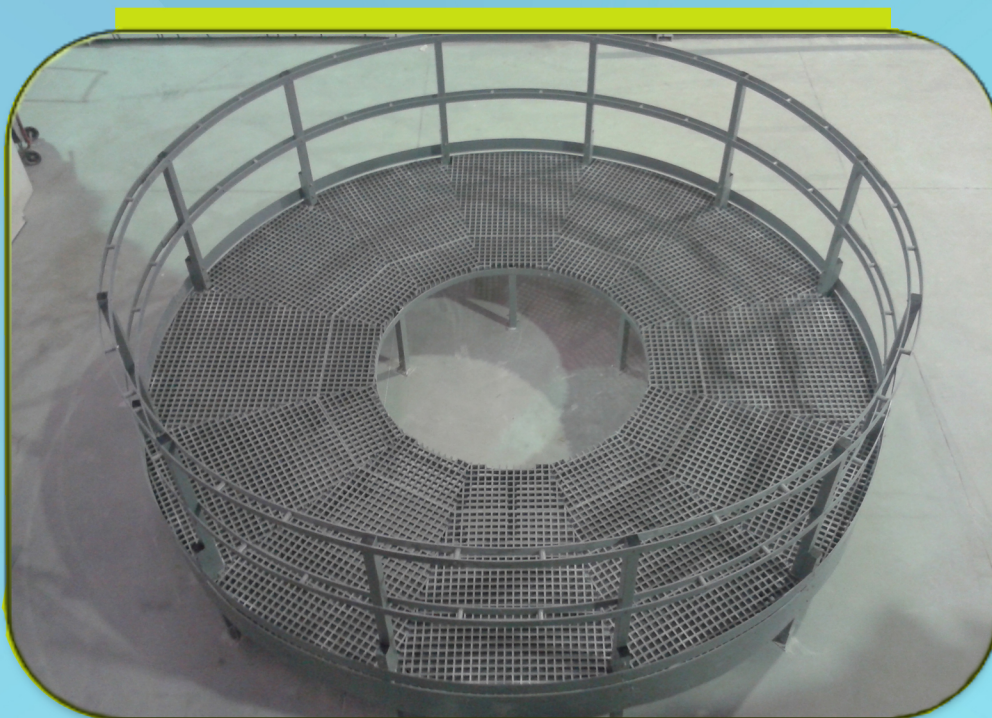

Gard Body | Handrails

Gard Body | Handrails

Equipment composed of light profiles, designed to ensure good safety conditions.

All guardrail models are available in gray and yellow. However, they can be manufactured or painted in specific colors.

In outdoor applications, surface layers of UV protection are applied, which prevent micro-wear of the surface resin for long periods of time.

Among the various potentialities of this equipment are the high resistance to corrosion and chemical attacks.