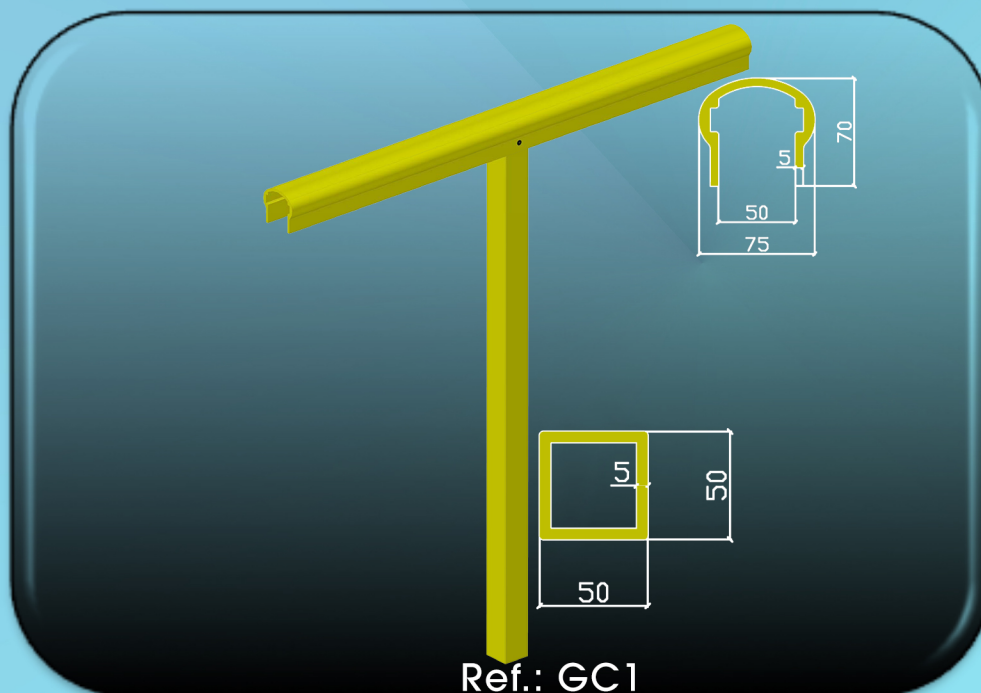

Gard Body | Models GC1

Gard Body | Models GC1

Equipment composed of light profiles, designed to ensure good safety conditions.

All guardrail models are available in gray and yellow. However, they can be manufactured or painted in specific colors.

In outdoor applications, surface layers of UV protection are applied, which prevent micro-wear of the surface resin for long periods of time.

Among the various potentialities of this equipment are the high resistance to corrosion and chemical attacks. .