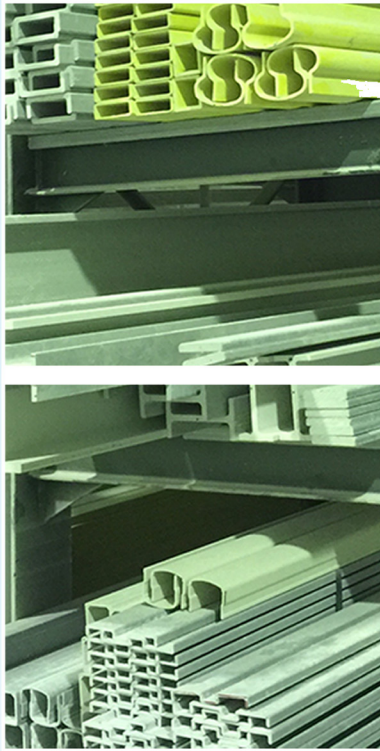

C A T Á L O G O

Platforms Body Gard