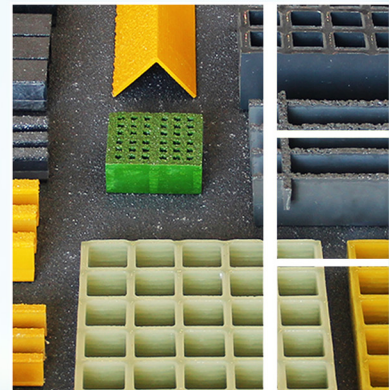

C A T Á L O G O

Platforms Body Gard

Platforms

Platforms

Platforms

We create simple, logical and economically competitive systems.

Mechanical resistances are adjusted according to customer applications and guidelines.

Tra

Gard Body | Models GC1

Gard Body | Models GC1

Equipment composed of light profiles, designed to ensure good safety conditions.

All guardrail models are available in gray and yellow. However, they can be manufactured or painted in specific colors.

Tra

Gard Body | Models GC2

Gard Body | Models GC2

Equipment composed of light profiles, designed to ensure good safety conditions.

All guardrail models are available in gray and yellow. However, they can be manufactured or painted in specific colors.

Gard Body | Handrails

Gard Body | Handrails

Equipment composed of light profiles, designed to ensure good safety conditions.

All guardrail models are available in gray and yellow. However, they can be manufactured or painted in specific colors.