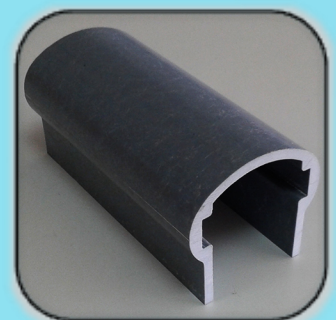

C A T Á L O G O

Profiles and Bars

ibérica pultrusionados

Photography
Material

Iberica Pultrusionados @ 2016 - Direitos Reservados

Travessa do Bairro nº 50 - Z.I. Aveleda - Armazém B | 4485-010 AVELEDA VDC - Portugal | Tel.: +351 22 9960117 | info@iberica-pultrusionados.com | www.iberica-pultrusionados.com

Tra

iberica pultrusionados

Profiles and Bars

Profiles and Bars

We have a good range of bars and profiles. Accessories made of FRP, polyethylene and stainless steel are also available, which allows a quick execution of special projects.

Profiles

Profiles

We have a good range of bars and profiles. Accessories made of FRP, polyethylene and stainless steel are also available, which allows a quick execution of special projects.

ibérica pultrusionados