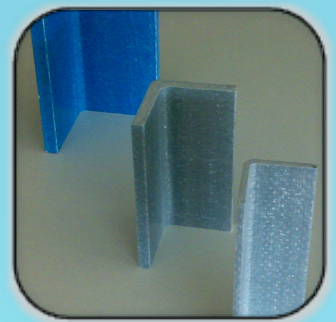

C A T Á L O G O

Profiles and Bars

ibérica pultrusionados

Photography
Material

Iberica Pultrusionados @ 2016 - Direitos Reservados

Travessa do Bairro nº 50 - Z.I. Aveleda - Armazém B | 4485-010 AVELEDA VDC - Portugal | Tel.: +351 22 9960117 | info@iberica-pultrusionados.com | www.iberica-pultrusionados.com

Tra

iberica pultrusionados

Profiles and Bars

Profiles and Bars

We have a good range of bars and profiles. Accessories made of FRP, polyethylene and stainless steel are also available, which allows a quick execution of special projects.

Profiles

Profiles

We have a good range of bars and profiles. Accessories made of FRP, polyethylene and stainless steel are also available, which allows a quick execution of special projects.

ibérica pultrusionados