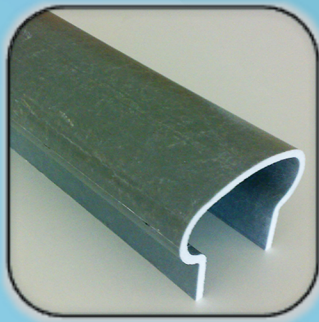

C A T Á L O G O

Profiles and Bars

ibérica pultrusionados

Photography
Material

Iberica Pultrusionados @ 2016 - Direitos Reservados

Travessa do Bairro nº 50 - Z.I. Aveleda - Armazém B | 4485-010 AVELEDA VDC - Portugal | Tel.: +351 22 9960117 | info@iberica-pultrusionados.com | www.iberica-pultrusionados.com

Tra

iberica pultrusionados

Profiles and Bars

Profiles and Bars

We have a good range of bars and profiles. Accessories made of FRP, polyethylene and stainless steel are also available, which allows a quick execution of special projects.

Profiles

Profiles

We have a good range of bars and profiles. Accessories made of FRP, polyethylene and stainless steel are also available, which allows a quick execution of special projects.

ibérica pultrusionados