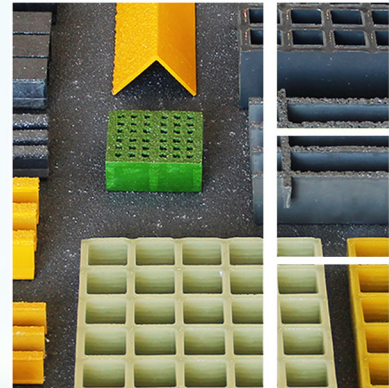

C A T Á L O G O

Profiles and Bars

ibérica pultrusionados

Photography
Material

Iberica Pultrusionados @ 2016 - Direitos Reservados

Travessa do Bairro nº 50 - Z.I. Aveleda - Armazém B | 4485-010 AVELEDA VDC - Portugal | Tel.: +351 22 9960117 | info@iberica-pultrusionados.com | www.iberica-pultrusionados.com

Tra

iberica pultrusionados

Profiles and Bars

Profiles and Bars

We have a good range of bars and profiles. Accessories made of FRP, polyethylene and stainless steel are also available, which allows a quick execution of special projects.

Profiles

Profiles

We have a good range of bars and profiles. Accessories made of FRP, polyethylene and stainless steel are also available, which allows a quick execution of special projects.

ibérica pultrusionados