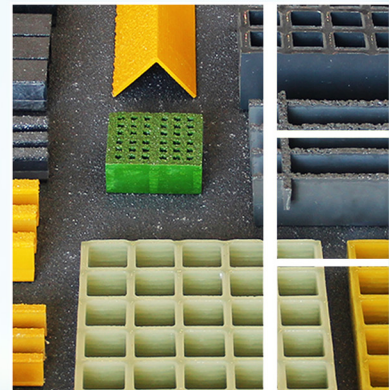

C A T Á L O G

Grating

Settlements Accessories

ibérica pultrusionados

Photography
Material

Iberica Pultrusionados @ 2016 - Direitos Reservados

Travessa do Bairro nº 50 - Z.I. Aveleda - Armazém B | 4485-010 AVELEDA VDC - Portugal | Tel.: +351 22 9960117 | info@iberica-pultrusionados.com | www.iberica-pultrusionados.com

Tra

Grating | Accessories settlement

Mounting accessories | Settlement angles

Ref.	Grating where it applies	Dimensions (C X L X A mm)	Weight (Kg / m)	Adaptation to inferior measures
CT50505	GA_ISO50M5050	50 X 50 X 5	0,86	Yes
CT42304	GA_ISO25M3838 GA_ISO30M3838 GA_ISO38M3838	42 X 30 X 4 X 3	0,46	Not
CT40403.5	GA_ISO25M3838 GA_ISO30M3838 GA_ISO38M3838	40 X 40 X 3,5	0,55	Yes

We have all kinds of hardware and fixing glue for the installation angles

The FRP laying angles allow the protection of the surfaces where the fences are applied, as well as its regularization. In addition to the standard models, they can be manufactured with specific measures adjust to the needs of each case.