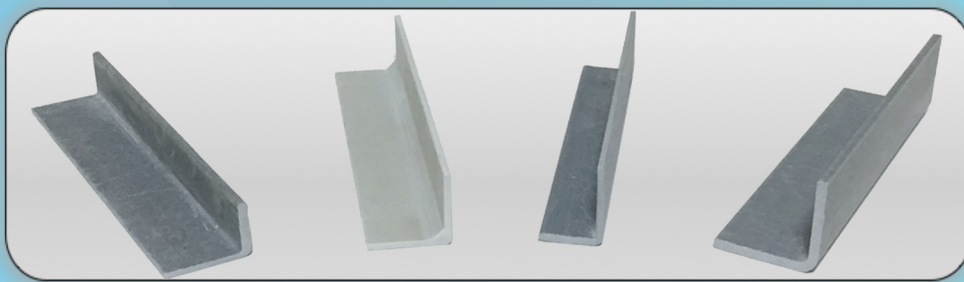

C A T Á L O G

Grating

Settlements Accessories

ibérica pultrusionados

Photography
Material

Iberica Pultrusionados @ 2016 - Direitos Reservados

Travessa do Bairro nº 50 - Z.I. Aveleda - Armazém B | 4485-010 AVELEDA VDC - Portugal | Tel.: +351 22 9960117 | info@iberica-pultrusionados.com | www.iberica-pultrusionados.com

Tra

Grating | Accessories settlement

Mounting accessories | Settlement angles

Ref.	Grating where it applies	Dimensions (C X L X A mm)	Weight (Kg / m)	Adaptation to inferior measures
CT50505	GA_ISO50M5050	50 X 50 X 5	0,86	Yes
CT42304	GA_ISO25M3838 GA_ISO30M3838 GA_ISO38M3838	42 X 30 X 4 X 3	0,46	Not
CT40403.5	GA_ISO25M3838 GA_ISO30M3838 GA_ISO38M3838	40 X 40 X 3,5	0,55	Yes

We have all kinds of hardware and fixing glue for the installation angles

The FRP laying angles allow the protection of the surfaces where the fences are applied, as well as its regularization. In addition to the standard models, they can be manufactured with specific measures adjust to the needs of each case.